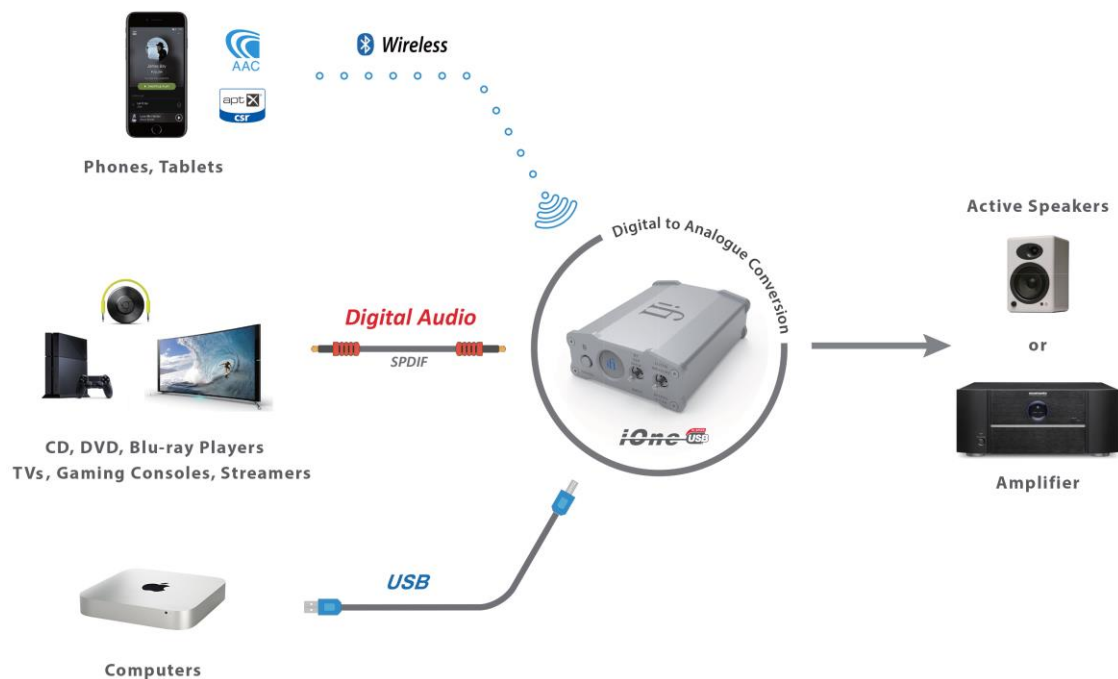

There can be only one...

Wireless audio done right

There can be only

1. There is only the iONE - It's a Kind of Magic

At iFi, we strive to look at what's in front of us, predict what audio enthusiasts might enjoy, then develop a solution, execute it in our regular unerring fashion and deliver as much musical goodness as it gets. Hence the iOne is not only wireless, which all by itself is great, but also able to compete with lots of DACs on the market with ease. Just as the iDSD nano, the iOne is quite similar in terms of functionality, yet wireless. Hence the only one of its kind.

Therefore one question is in order: is there a device on the market, which adds wireless functionality to a wired system? Yet at the same time be of audiophile quality? Yes. The iOne by iFi audio.

1.2. iOne – target user group...everyone!

The iOne is for everyone – the regular Joe as well as audiophile John.

This device can be used in:

- expensive home setups, whose owners crave for wireless functionality.
- to pass the signal to another DAC with ease via its SPDIF interface wirelessly or via laptop.
- upgrade the sound of a console or a TV. It can work with PCs and MACs in classic USB-based fashion.
- if in need of a wireless function in his/her audio chain

For immediate distribution
Southport, UK –8th March 2017

nano iOne

Tech Notes

The iOne just delivers music. No matter the setup. It's equipped to handle every possible scenario out there on digital playback. Stream Spotify or Tidal to the iOne? Have your cake and eat it – have both.