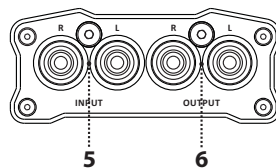

5. RCA Input

From a music source with RCA connections.

6. RCA Output

To amplifier.

LEDs

- Ready
- 🔌 Class A TubeState® in operation
- 🔌 Power on

Specifications

- Input voltage: AC 100-240v, 50/60Hz
- Power consumption: 7W
- Input impedance:
  - 1M ohm Direct Tube Buffer
  - 100k ohm Tube Pre Amplifier with Volume Control
- Output stage impedance: <1 ohm
- Output impedance corrected: <160 ohm
- Dimensions: 175(l) x 67(w) x 28(h) mm
- Weight: 233g (0.51 lbs)
- Warranty period: 12 months

ifi-audio.com

Ver1.0